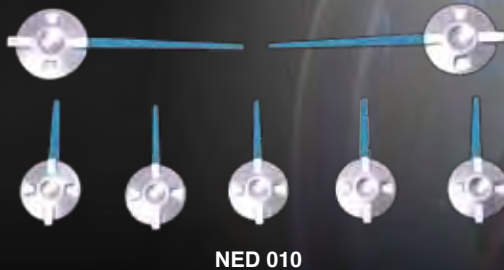

WRA 080 - installed

DAYTONA EDITION are the highest quality upgrade gauge face available. Keep your OEM design and warning indicators, upgraded to the best colors.

F 250 08

MAG 0711K

SS 120 05

GC 140 07

Colors? We've got em' ! Choose from a variety of colors to match your vehicle's exterior .

DAYTONA
color chart

NEEDLES / LENS

Complete your interior gauge transformation with a set of custom needles, and a new lens from US Speedo! Needles are available for most newer GM, Ford and Dodge trucks and SUV's. Lenses are available for newer GM trucks and SUV's. Check the application guide for vehicle models.