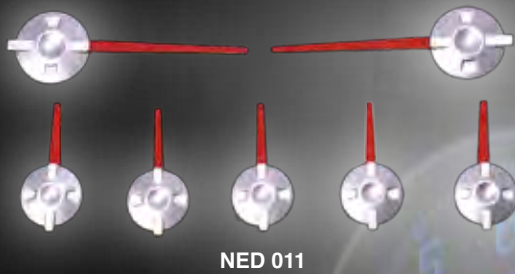

WRA 080 - installed

DAYTONA EDITION are the highest quality upgrade gauge face available. Keep your OEM design and warning indicators, upgraded to the best colors.

F 250 08

MAG 0711K

SS 120 05

GC 140 07

Colors? We've got em' ! Choose from a variety of colors to match your vehicle's exterior .

DAYTONA
color chart

NEEDLES / LENS

Complete your interior gauge transformation with a set of custom needles, and a new lens from US Speedo! Needles are available for most newer GM, Ford and Dodge trucks and SUV's. Lenses are available for newer GM trucks and SUV's. Check the application guide for vehicle models.