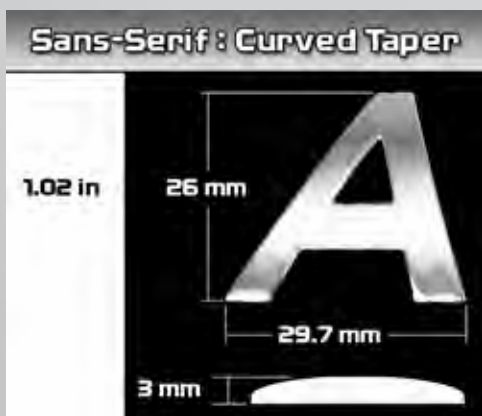

CUSTOM CHROME LETTERS

US Speedo offers custom chrome letters to stick on virtually any surface. Customize your car, boat, motorcycle, or anything you can imagine.

The possibilities are endless!