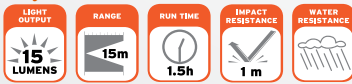

spotlight™

speck