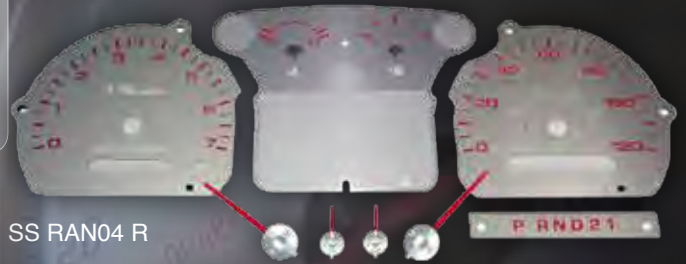

STAINLESS EDITION

US Speedo's **STAINLESS EDITION** gauges are the premiere stainless product on the market. Since 2003, our patented gauges have set the industry standard in quality and design. These gauges are available in red or blue daytime and nighttime lighting.

SS RAN04 R

Most Stainless Steel Kits come with new blue, red and silver needles