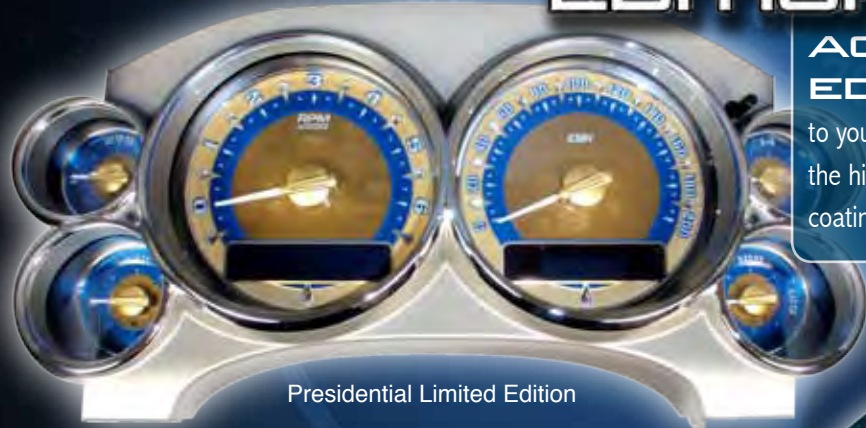

SE C606 - installed

SE RM 23

SE F03

SE F25

SE GM 27

Most Stealth Kits come with new needles

AQUA EDITION

AQUA and AQUAMARINER EDITION gauges are your solution for a high-end look to your vehicle's interior. These gauges are manufactured with the highest quality stainless steel and receive a blue anodized coating for their trademark aqua finish.